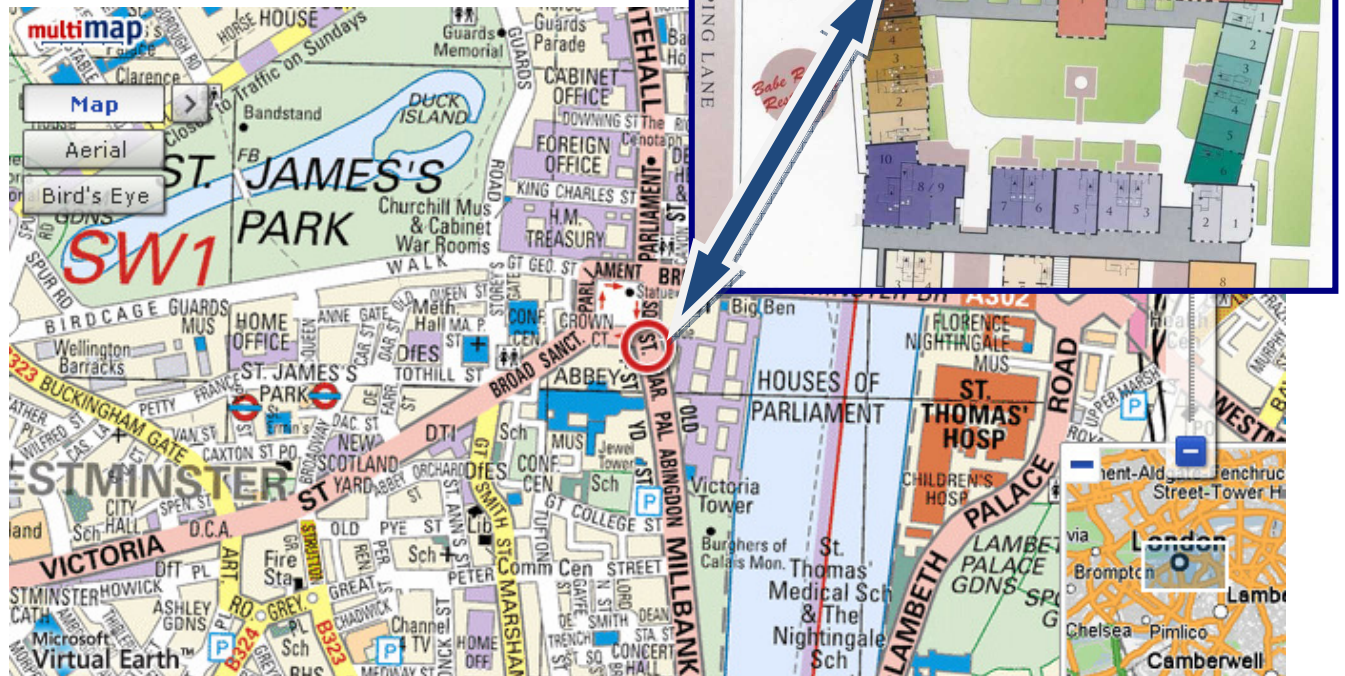

Directions to our London Office:

Carleton Furniture Group Ltd
Unit 1&2
King Henry Terrace
Sovereign Court
The Highway
London
E1W 3HE

Telephone: 0207 680 0417
Fax: 0207 680 0421

To map your journey from your postcode we have linked to multimap to access click  on our [where](#) web page and access through the directions tab.

Alternatively follow the instructions below.

Ideally situated on the main arterial road between the City of London to the West and London Docklands to the East and access to the M11, M20, and M25 motorway network.

The area also benefits from restaurants situated nearby, including those in Tobacco Dock as well as additional shopping facilities in Thomas More Square.

Transport

Transport facilities are good with the Docklands Light Railway Station at Shadwell within easy