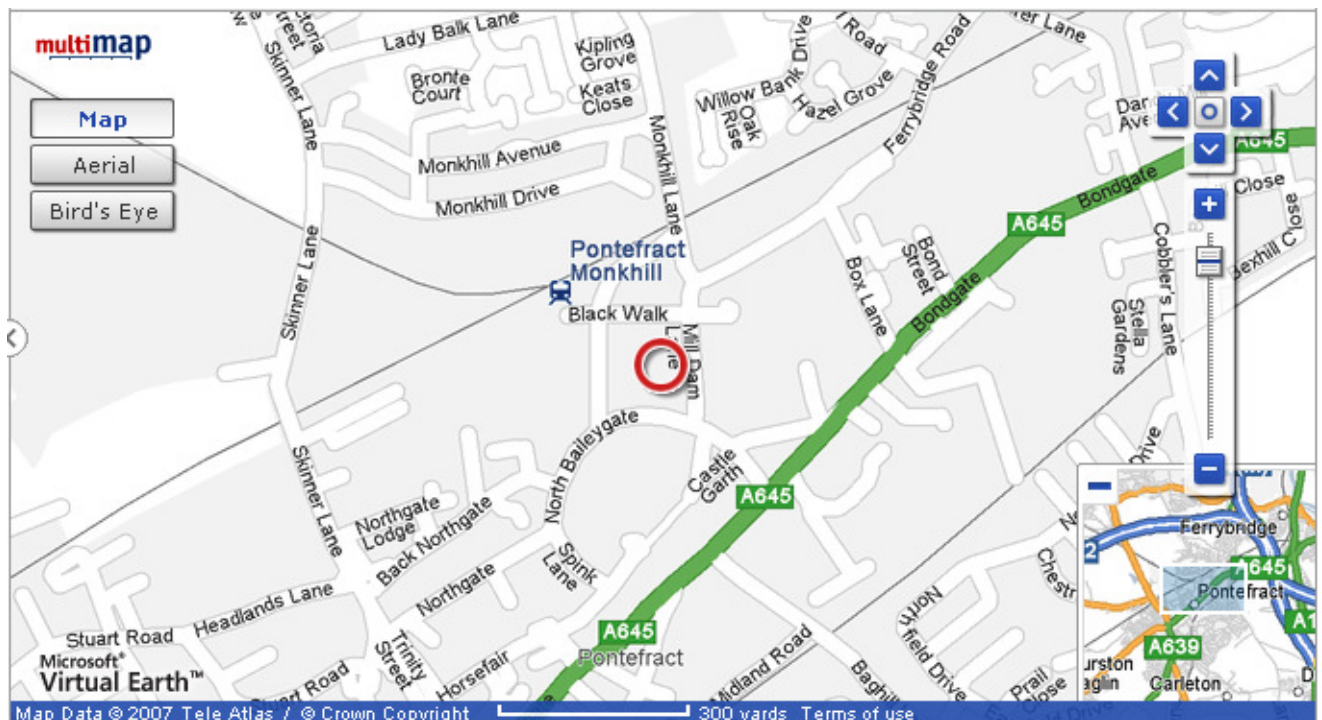

To map your journey from your postcode we have linked to multi-map to access click on our where web page and access through the directions tab.

Alternatively follow the instructions below.

FROM M62 – EAST BOUND (FROM MANCHESTER)

Leave M62 at Junction 32. Take third exit from roundabout signposted PONTEFRACT. At the next roundabout (near McDonalds Restaurant) take the third exit. At the traffic lights continue straight on and take the immediate left after the railway bridge. (Kikos nightclub on the corner). Follow road to the traffic lights, passing Morrisons Superstore on right hand side. At the traffic lights, turn right then left at the next set of lights. Continue on main road then turn left in front of the Hope and Anchor public house into Mill Dam Lane. **Carleton Furniture** is situated on the left approximately 200 yards down the road.